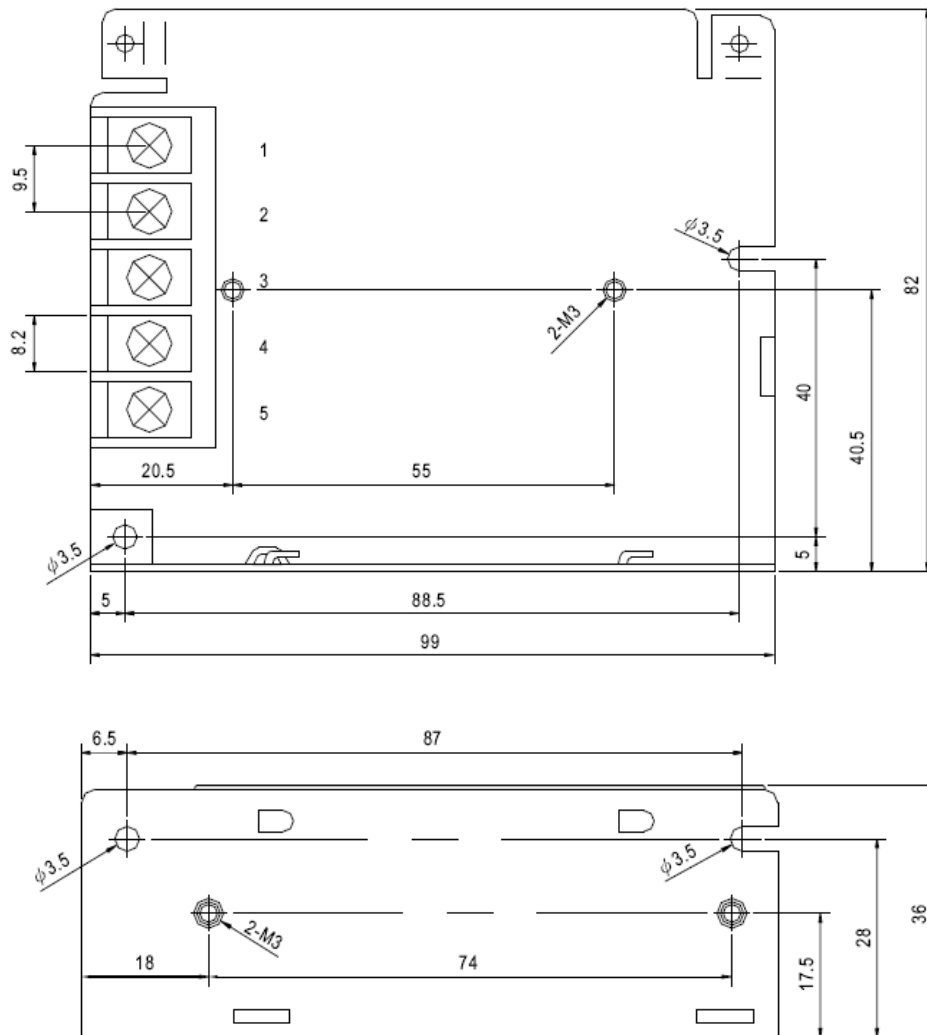

Specification

AC Input Voltage Range.....	88-264 VAC, 47-63 Hz (125~373 VDC)
AC Inrush Current (max).....	Cold Start, 36 A @ 230 VAC
DC Output Adjustment Range.....	+/- 10%
Over Load Protection.....	110%-150% hiccup mode, auto-recovery
Over Voltage Protection.....	.115 ~ 135% rated voltage, hiccup mode, (auto-recovery)
Isolation Voltage.....	I/P-O/P: 3 kVAC, I/P-F/G: 1.5 kVAC O/P-F/G: 0.5 kVAC, 1 min.
Operating Temperature.....	-25 to +70 °C (refer to derating curve for different models)
Vibration.....	10-500Hz, 5G 10min/1 cycle, period for 60min each along X, Y, Z axes.
Safety Standards.....	UL60950-1, TUV EN60950-1 approved
EMC Standards.....	EN55022 class B, EN61000-3-2,3 EN61000-4-2, 3, 4, 5, 6,8,11 ENV50204 EN61000-6-2 (EN50082-2)
Connection.....	Terminal block
Dimensions.....	99(L) x 82(W) x 36(H) mm
MTBF.....	249 khrs (MIL-HDBK-217F) @ 25 °C
Weight.....	0.3 kg

For mechanical details and derating, see next page

Mechanical Details

Connections

Terminal	Function
1	AC Live
2	AC Neutral
3	F/Gnd
4	-V Out
5	+V Out

Derating

Specifications may change without notice, E&OE. ALL PSU Terms & Conditions apply.