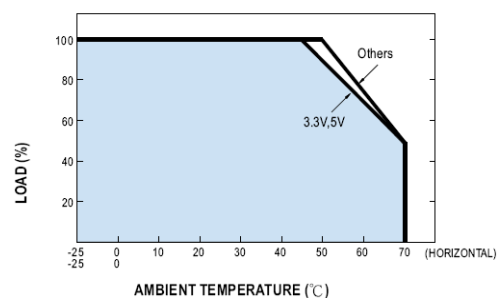

For mechanical details and derating, see next page

Mechanical Details

Connections

Terminal	Function
1	AC Live
2	AC Neutral
3	F/Gnd
4	-V Out
5	+V Out

Derating

Specifications may change without notice, E&OE. ALL PSU Terms & Conditions apply.