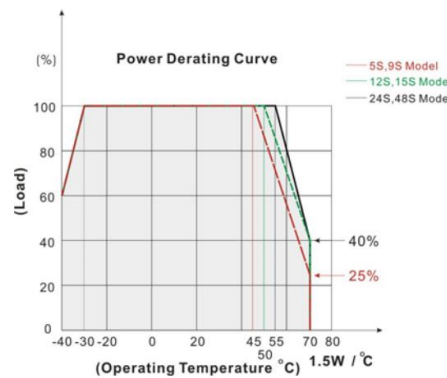

60 Watt, AES60E Series, Enclosed Power Supply

electronic powersolutions

Mechanical Drawings.

Tolerance ± 0.5 mm

Connections	
Terminal	Function
1	AC Neutral
2	AC Live
3	Case Earth
4	+DC Out
5	-DC Out

Derating