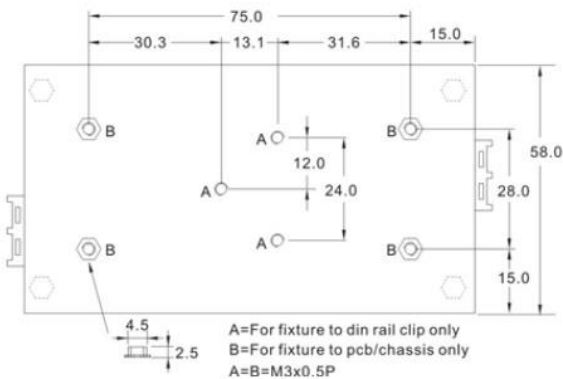

60 Watt, AES60E Series, Enclosed Power Supply

electronic powersolutions

Mechanical Drawings.

Tolerance ± 0.5 mm

Connections	
Terminal	Function
1	AC Neutral
2	AC Live
3	Case Earth
4	+DC Out
5	-DC Out

Derating