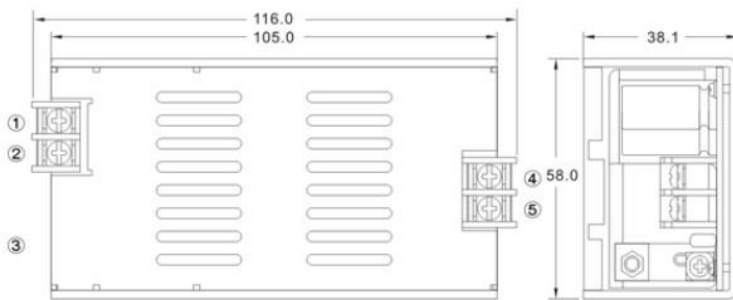

60 Watt, AES60E Series, Enclosed Power Supply

electronic powersolutions

Mechanical Drawings.

Tolerance ± 0.5 mm

Connections	
Terminal	Function
1	AC Neutral
2	AC Live
3	Case Earth
4	+DC Out
5	-DC Out

Derating