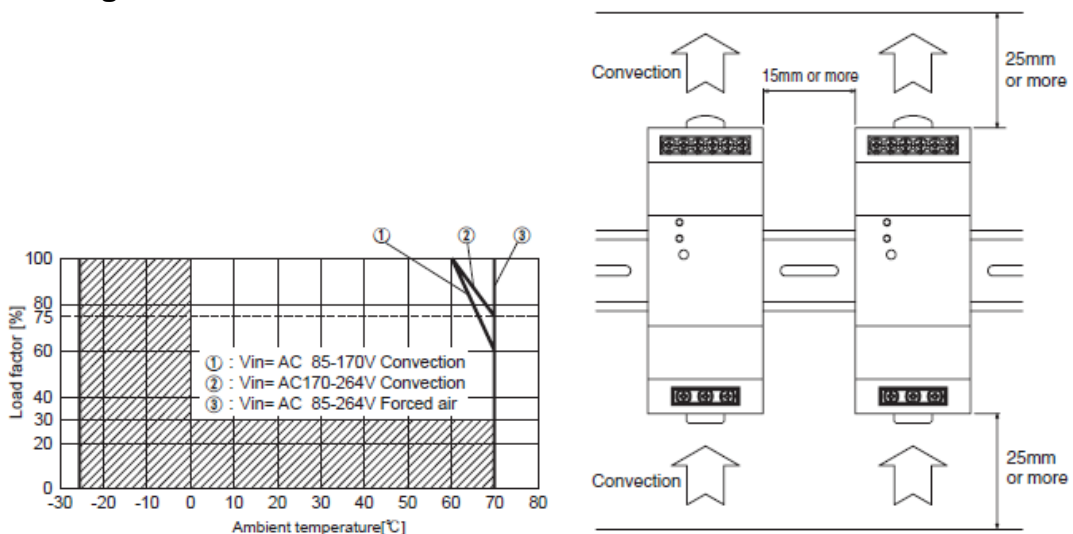

Output Models

Model	Output	Adj. range	Efficiency
KHEA-120F-24	24.0 V / 5.0 A	22.5 V ~ 28.5 V	92%

ALL PSU LTD

Unit D6 | Laser Quay | Culpeper Close | Medway City Estate | Rochester | Kent | ME2 4HU

Tel : 01634 725527 | Fax : 01634 739111

Email : sales@allpsu.co.uk | Web : www.allpsu.co.uk

electronic **power** solutions

120 Watt, KH Series, Ultra Slim DIN Rail Power Supply

Connection Details

Derating Curve:

Specifications are subject to change without notice, E&OE. ALL PSU Terms & Conditions apply.