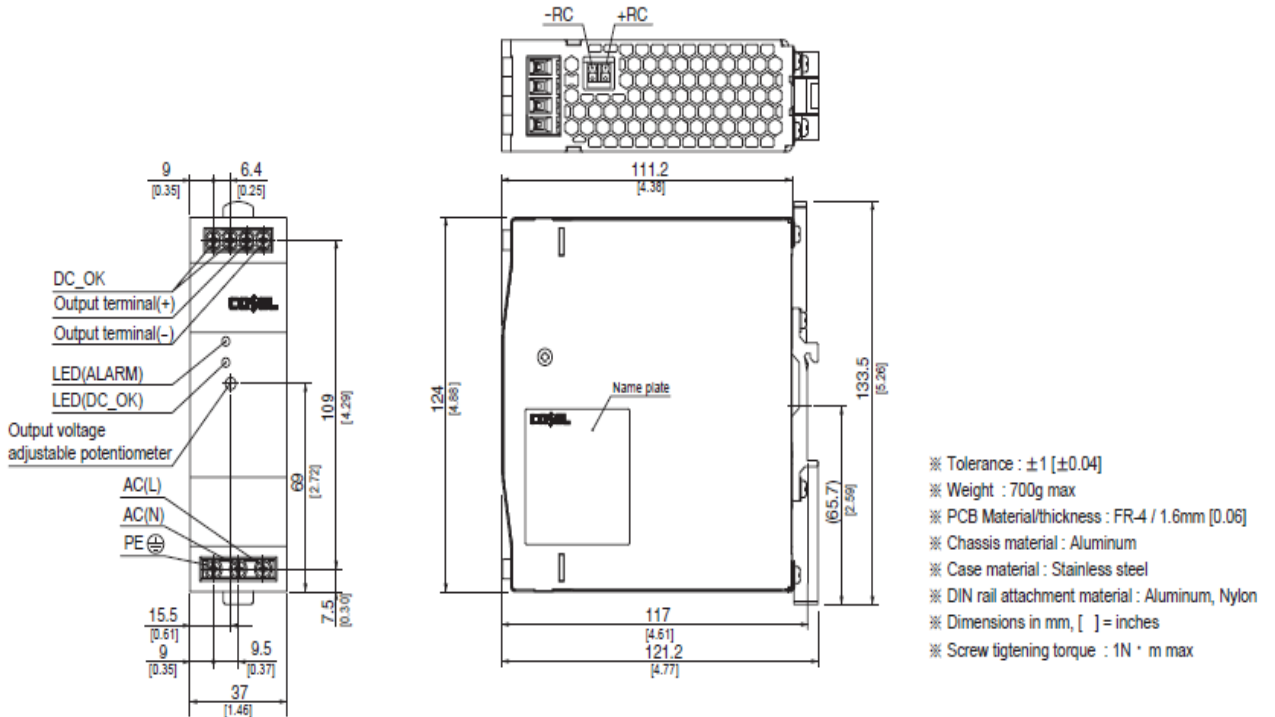

Output Models

Model	Output	Adj. range	Efficiency
KHEA-120F-24	24.0 V / 5.0 A	22.5 V ~ 28.5 V	92%

ALL PSU LTD

Unit D6 | Laser Quay | Culpeper Close | Medway City Estate | Rochester | Kent | ME2 4HU

Tel : 01634 725527 | Fax : 01634 739111

Email : sales@allpsu.co.uk | Web : www.allpsu.co.uk

electronic **power** solutions

120 Watt, KH Series, Ultra Slim DIN Rail Power Supply

Connection Details

Derating Curve:

Specifications are subject to change without notice, E&OE. ALL PSU Terms & Conditions apply.